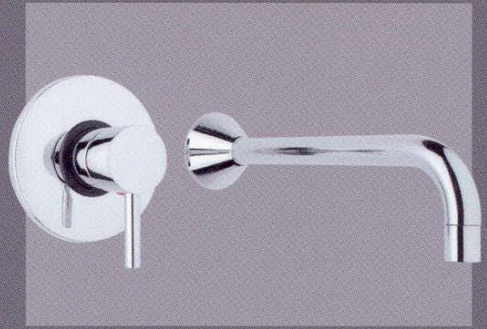

Alto Slide Rail Shower

Alto Hob Mixer, Gooseneck Spout

Alto Hob Mixer, Rectangular Spout

Front: Alto Basin Mixer

### Special Features

- New, modern, minimalist design in chrome and satin chrome.
- Heavy duty, high pressure cartridge - conforms to French ECAU water hammer resistance test.
- Manufactured to the requirements of Quality Assurance Services Standardsmark AS/NZS 3718, Licence Number LN 2002.
- Guarantee - 12 months warranty on workmanship, as well as a five year cartridge replacement warranty.

## alder tapware

35 Berriman Drive, Wangara, Western Australia 6065  
Phone: (08) 9309 4688 Fax (08) 9409 6589 Freecall 1800 800 919  
Email: sales@aldertapware.com.au Web: www.aldertapware.com.au

Alto Euro Shower Set

Alto Wall Basin Set

Alto Hob Swivel Bath Set

Alto Wall Bath Set

Alto Wall Swivel Bath Set