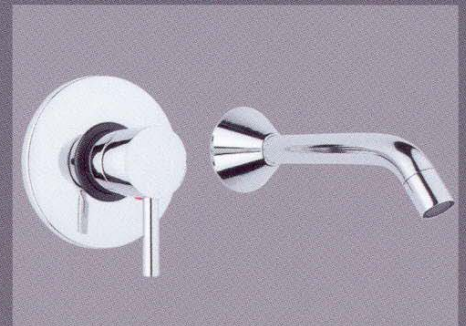

Alto Slide Rail Shower

Alto Hob Mixer, Gooseneck Spout

Alto Hob Mixer, Rectangular Spout

Front: Alto Basin Mixer

### Special Features

- New, modern, minimalist design in chrome and satin chrome.
- Heavy duty, high pressure cartridge - conforms to French ECAU water hammer resistance test.
- Manufactured to the requirements of Quality Assurance Services Standardsmark AS/NZS 3718, Licence Number LN 2002.
- Guarantee - 12 months warranty on workmanship, as well as a five year cartridge replacement warranty.

## alder tapware

35 Berriman Drive, Wangara, Western Australia 6065  
Phone: (08) 9309 4688 Fax (08) 9409 6589 Freecall 1800 800 919  
Email: sales@aldertapware.com.au Web: www.aldertapware.com.au

Alto Euro Shower Set

Alto Wall Basin Set

Alto Hob Swivel Bath Set

Alto Wall Bath Set

Alto Wall Swivel Bath Set