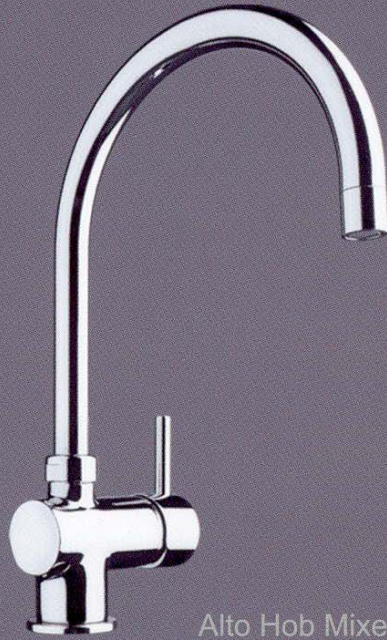

Alto Slide Rail Shower

Alto Hob Mixer, Gooseneck Spout

Alto Hob Mixer, Rectangular Spout

Front: Alto Basin Mixer

### Special Features

- New, modern, minimalist design in chrome and satin chrome.
- Heavy duty, high pressure cartridge - conforms to French ECAU water hammer resistance test.
- Manufactured to the requirements of Quality Assurance Services Standardsmark AS/NZS 3718, Licence Number LN 2002.
- Guarantee - 12 months warranty on workmanship, as well as a five year cartridge replacement warranty.