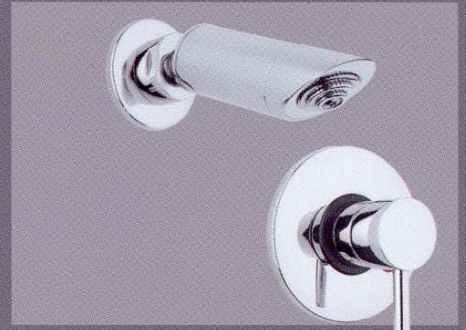

Alto Euro Shower Set