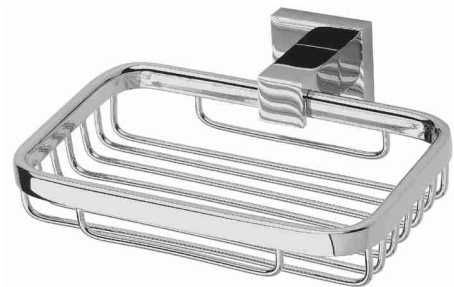

Metza

alder

Metza Double Towel Rail 750mm

Metza Toilet Roll Holder

Metza Towel Ring

Metza Soap Basket 140x100x30mm

Metza Robe Hook

Metza Single Towel Rail 750mm

- Square, minimalist design in modern chrome
- Solid brass construction
- Towel rails can be reduced in length to fit any specific size
- Guarantee – 12 months warranty

alder tapware

35 Berriman Drive, Wangara, Western Australia 6065
Phone: (08) 9309 4688 Fax (08) 9409 6589 Freecall 1800 800 919
Email: sales@aldertapware.com.au Web: www.aldertapware.com.au