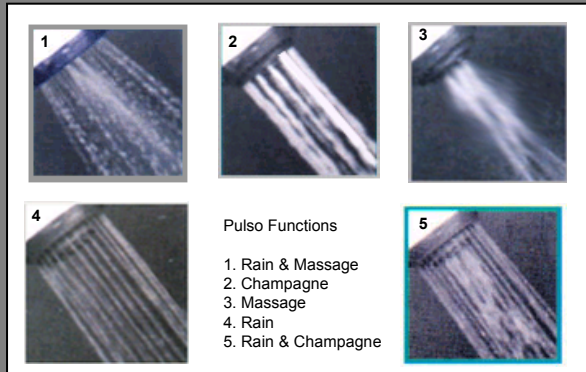

MODA SHOWERS

Moda Rail Duo
Two Functions

Moda Rail Microphone

Pulso Functions

1. Rain & Massage
2. Champagne
3. Massage
4. Rain
5. Rain & Champagne

Moda Bracket Duo
Two Functions

Moda Pulso Head
Five Functions