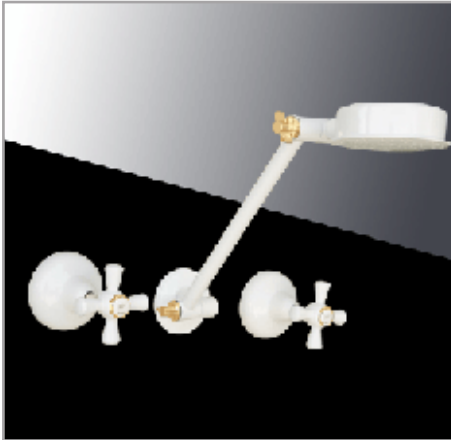

Pico
TAPS & ACCESSORIES

Shower Set, White/Gold

Bath Set, White/Chrome

Hob Bath Set, Chrome

Laundry Set, White/Chrome

Wall Type Sink Set, Ivory/Gold

Washing Machine Cock, W/Chrome

Deluxe Wall Type Sink Set, Ivory/Gold

Deluxe Hob Bath Set, Chrome/Gold

Deluxe Bath Set, White/Chrome

Front: Basin Set, Chrome

SPECIAL FEATURES:

- Heavy duty, all metal handle for optimum performance.
- Available in white, almond ivory and chrome, with chrome or gold trim.
- Manufactured to the requirements of Quality Assurance Services Standardsmark AS/NZ 3718, Licence Number LN 2002.
- Guarantee - 12 months warranty on workmanship.
- Water Saving AAA Showers only available in white and almond ivory.