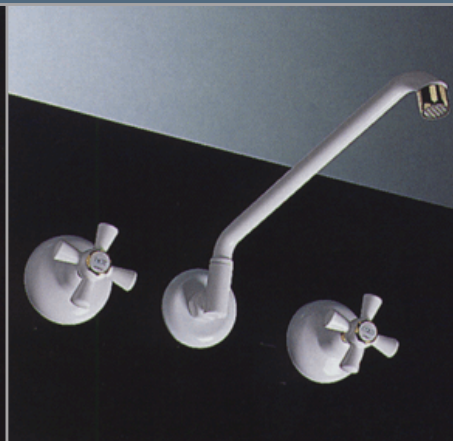

Pico
TAPS & ACCESSORIES

Shower Set, White/Gold

Bath Set, White/Chrome

Hob Bath Set, Chrome

Laundry Set, White/Chrome

Wall Type Sink Set, Ivory/Gold

Washing Machine Cock, W/Chrome

Deluxe Wall Type Sink Set, Ivory/Gold

Deluxe Hob Bath Set, Chrome/Gold

Deluxe Bath Set, White/Chrome

Front: Basin Set, Chrome

SPECIAL FEATURES:

- Heavy duty, all metal handle for optimum performance.
- Available in white, almond ivory and chrome, with chrome or gold trim.
- Manufactured to the requirements of Quality Assurance Services Standardsmark AS/NZ 3718, Licence Number LN 2002.
- Guarantee - 12 months warranty on workmanship.
- Water Saving AAA Showers only available in white and almond ivory.