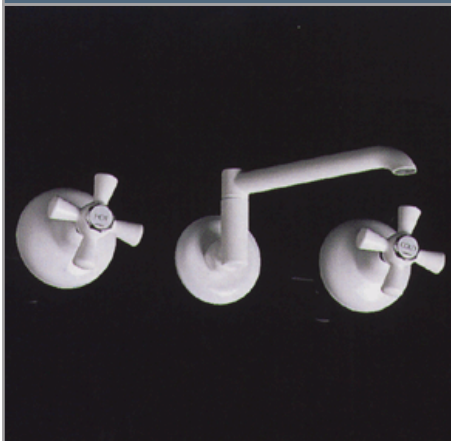

Pico
TAPS & ACCESSORIES

Shower Set, White/Gold

Bath Set, White/Chrome

Hob Bath Set, Chrome

Laundry Set, White/Chrome

Wall Type Sink Set, Ivory/Gold

Washing Machine Cock, W/Chrome

Deluxe Wall Type Sink Set, Ivory/Gold

Deluxe Hob Bath Set, Chrome/Gold

Deluxe Bath Set, White/Chrome

Front: Basin Set, Chrome

SPECIAL FEATURES:

- Heavy duty, all metal handle for optimum performance.
- Available in white, almond ivory and chrome, with chrome or gold trim.
- Manufactured to the requirements of Quality Assurance Services Standardsmark AS/NZ 3718, Licence Number LN 2002.
- Guarantee - 12 months warranty on workmanship.
- Water Saving AAA Showers only available in white and almond ivory.