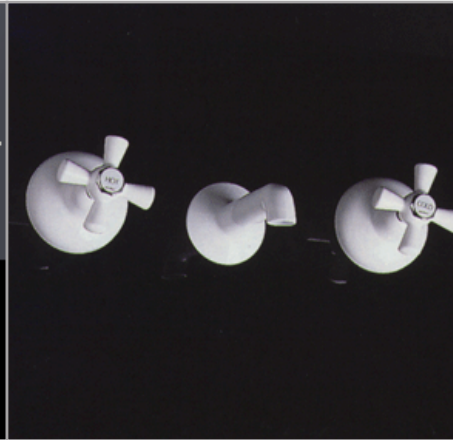

Pico
TAPS & ACCESSORIES

Shower Set, White/Gold

Bath Set, White/Chrome

Hob Bath Set, Chrome

Laundry Set, White/Chrome

Wall Type Sink Set, Ivory/Gold

Washing Machine Cock, W/Chrome

Deluxe Wall Type Sink Set, Ivory/Gold

Deluxe Hob Bath Set, Chrome/Gold

Deluxe Bath Set, White/Chrome

Front: Basin Set, Chrome

SPECIAL FEATURES:

- Heavy duty, all metal handle for optimum performance.
- Available in white, almond ivory and chrome, with chrome or gold trim.
- Manufactured to the requirements of Quality Assurance Services Standardsmark AS/NZ 3718, Licence Number LN 2002.
- Guarantee - 12 months warranty on workmanship.
- Water Saving AAA Showers only available in white and almond ivory.