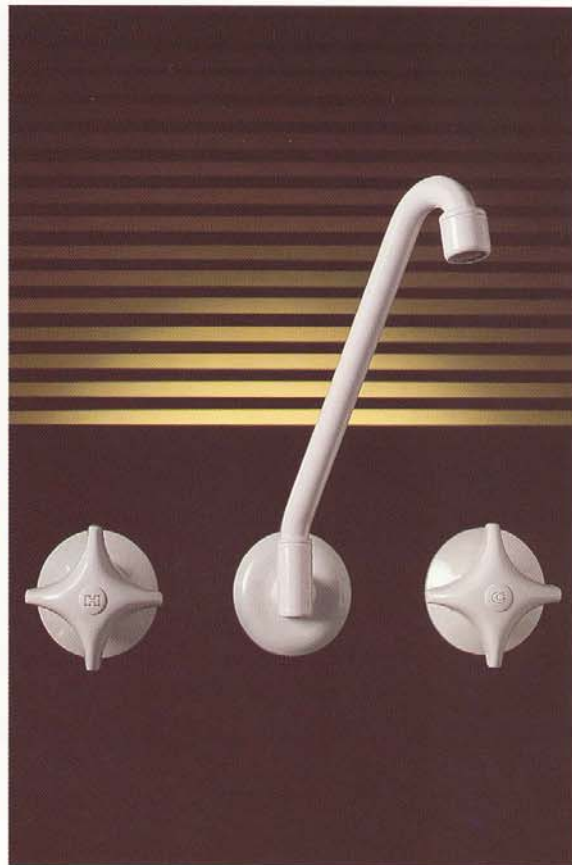

Rio[®]

TAPS & ACCESSORIES

Front, Basin set.

Sink set, hob type.

Sink set, wall type.

Shower, all directional.

Bath set.

Shower, economy, AAA rated.

Sink set, hob gooseneck.

Sink set, wall gooseneck.

Pillar cock.

Cistern cock and connector.

Washing machine cock.

RIO TAPWARE products are manufactured to high standards using only the best materials and workmanship, to give optimum performance and excellent resistance to heavy duty wear and tear. For peace of mind, our tapware products are manufactured under the Quality Assurance

requirements of Standards Australia (WATERMARK LICENCE W 084), and further protected by our 12 month warranty on workmanship. Finishes available: White, Almond Ivory, Mist Grey, Apricot and Chrome.

alder tapware