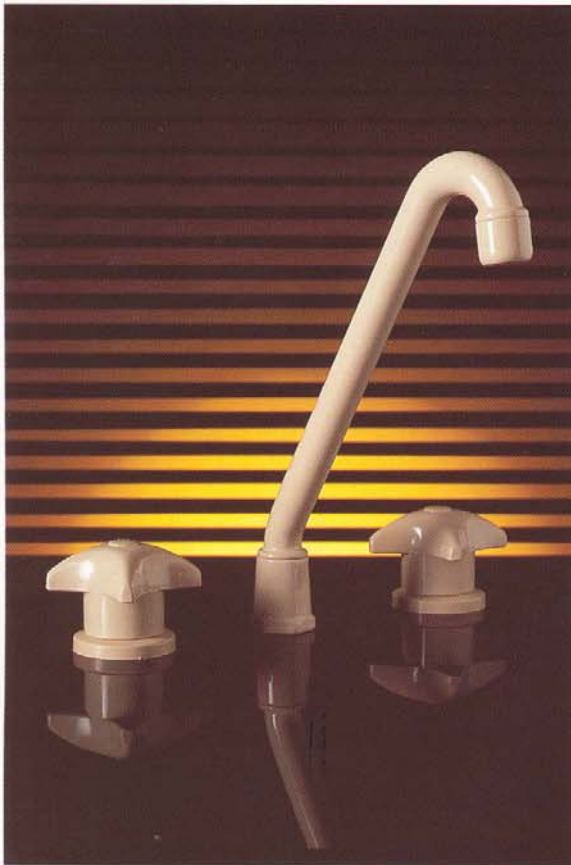

Rio[®]

TAPS & ACCESSORIES

Front, Basin set.

Sink set, hob type.

Sink set, wall type.

Shower, all directional.

Bath set.

Shower, economy, AAA rated.

Sink set, hob gooseneck.

Sink set, wall gooseneck.

Pillar cock.

Cistern cock and connector.

Washing machine cock.

RIO TAPWARE products are manufactured to high standards using only the best materials and workmanship, to give optimum performance and excellent resistance to heavy duty wear and tear. For peace of mind, our tapware products are manufactured under the Quality Assurance

requirements of Standards Australia (WATERMARK LICENCE W 084), and further protected by our 12 month warranty on workmanship. Finishes available: White, Almond Ivory, Mist Grey, Apricot and Chrome.

alder tapware