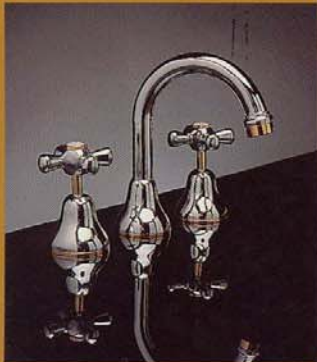

Verde
TAPS & ACCESSORIES

Sink Set, Hob Type, Chrome

Sink Set, Wall Type, Chrome Trim

Basin Set, Chrome, Gold Trim

Shower Set, Gold Trim

Basin Set, Chrome Trim

Bath Set, Chrome Trim

Pillar Cock, Chrome Trim

Washing Machine Cock, Chrome Trim

Front: Basin Set, Gold Trim

Verde Tapware features all brass, powder coated construction, and is available in White, Almond Ivory and Chrome with Gold or Chrome trims. Like all our products, Verde Tapware is manufactured under the Quality Assurance requirements of Standards Australia, Watermark Licence No. W084, your guarantee of optimum performance under any conditions. Our 12 month workmanship warranty provides even further peace of mind.