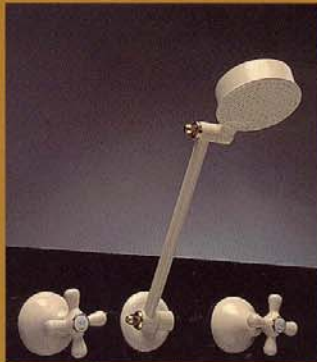

Verde
TAPS & ACCESSORIES

Sink Set, Hob Type, Chrome

Sink Set, Wall Type, Chrome Trim

Basin Set, Chrome, Gold Trim

Shower Set, Gold Trim

Basin Set, Chrome Trim

Bath Set, Chrome Trim

Pillar Cock, Chrome Trim

Washing Machine Cock, Chrome Trim

Front: Basin Set, Gold Trim

Verde Tapware features all brass, powder coated construction, and is available in White, Almond Ivory and Chrome with Gold or Chrome trims. Like all our products, Verde Tapware is manufactured under the Quality Assurance requirements of Standards Australia, Watermark Licence No. W084, your guarantee of optimum performance under any conditions. Our 12 month workmanship warranty provides even further peace of mind.