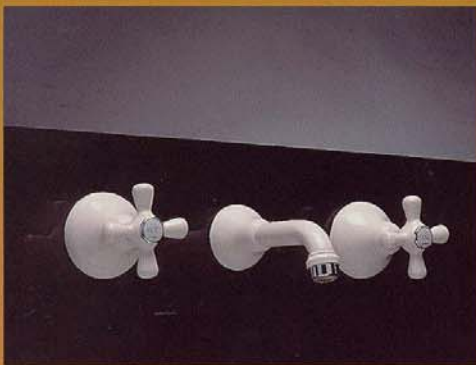

Verde
TAPS & ACCESSORIES

Sink Set, Hob Type, Chrome

Sink Set, Wall Type, Chrome Trim

Basin Set, Chrome, Gold Trim

Shower Set, Gold Trim

Basin Set, Chrome Trim

Bath Set, Chrome Trim

Pillar Cock, Chrome Trim

Washing Machine Cock, Chrome Trim

Front: Basin Set, Gold Trim

Verde Tapware features all brass, powder coated construction, and is available in White, Almond Ivory and Chrome with Gold or Chrome trims. Like all our products, Verde Tapware is manufactured under the Quality Assurance requirements of Standards Australia, Watermark Licence No. W084, your guarantee of optimum performance under any conditions. Our 12 month workmanship warranty provides even further peace of mind.