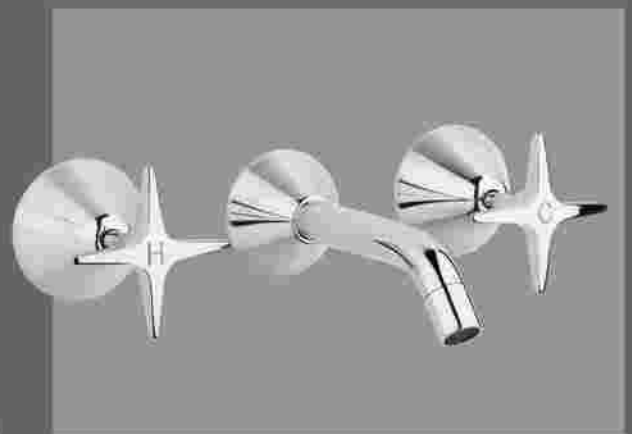

Zen

alder

Zen All Directional Shower Set

Zen Hob Sink Set

Zen Wall Sink Set

Zen Bath Set

Zen Euro Shower Set

Front: Zen Basin Set

Special Features

- New, modern, minimalist design in chrome and satin chrome.
- Special anti-vandal handle connection, that will not work loose.
- Manufactured to the requirements of Quality Assurance Services Standardsmark AS/NZS 3718, Licence Number LN 2002.
- Guarantee - 12 months warranty on workmanship.