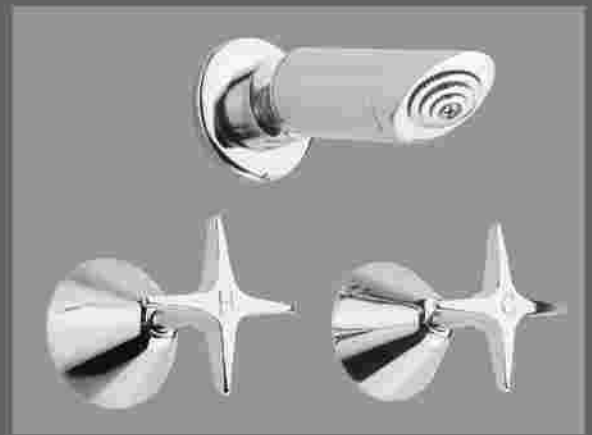

Zen

alder

Zen All Directional Shower Set

Zen Hob Sink Set

Zen Wall Sink Set

Zen Bath Set

Zen Euro Shower Set

Front: Zen Basin Set

Special Features

- New, modern, minimalist design in chrome and satin chrome.
- Special anti-vandal handle connection, that will not work loose.
- Manufactured to the requirements of Quality Assurance Services Standardsmark AS/NZS 3718, Licence Number LN 2002.
- Guarantee - 12 months warranty on workmanship.