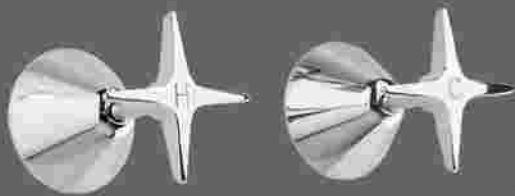

Zen

alder

Zen All Directional Shower Set

Zen Hob Sink Set

Zen Wall Sink Set

Zen Bath Set

Zen Euro Shower Set

Front: Zen Basin Set

Special Features

- New, modern, minimalist design in chrome and satin chrome.
- Special anti-vandal handle connection, that will not work loose.
- Manufactured to the requirements of Quality Assurance Services Standardsmark AS/NZS 3718, Licence Number LN 2002.
- Guarantee - 12 months warranty on workmanship.