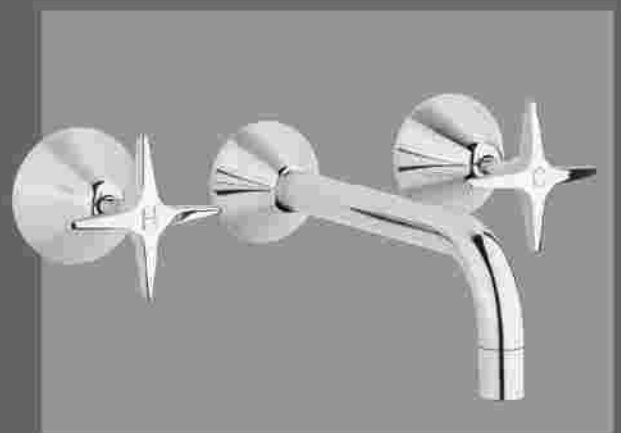

Zen Wall Basin Set