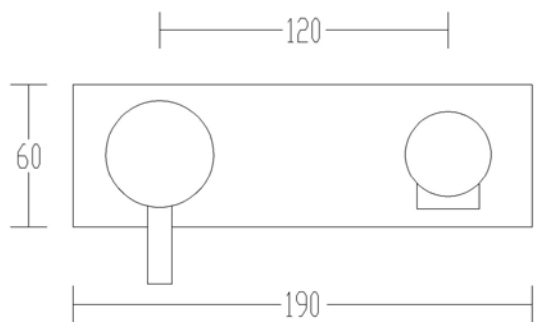

**85300 NUOVA SIDE LEVER
BASIN MIXER RECT 150mm**

**85299 NUOVA SIDE LEVER
SINK MIXER G/N 200mm**

**85301 NUOVA SIDE LEVER
SINK MIXER RECT 210mm**

85090 NUOVA BASIN MIXER

85097 NUOVA BASIN MIXER
INCLINED

85095 NUOVA TOWER MIXER
EXTENDED

85093 NUOVA TOWER MIXER

85195 NUOVA WALL TYPE BASIN SET 220mm
RECTANGULAR PLATE

NUOVA WALL MIXER

NUOVA WALL BASIN SPOUT 220mm

NUOVA WALL BASIN SPOUT 170mm

NUOVA WALL BASIN SWIVEL SPOUT 220 mm

NUOVA WALL SINK SWIVEL SPOUT 220 mm