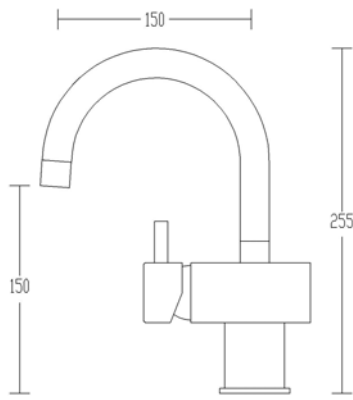

85193 NUOVA WALL
SWIVEL BASIN SET 220mm

85197 NUOVA WALL
SWIVEL BASIN SET 220mm
RECTANGULAR PLATE

85890 NUOVA WALL
BATH SET 170mm

85894 NUOVA WALL
BATH SET 170mm
RECTANGULAR PLATE

85790 NUOVA WALL
TYPE SINK SET 220mm

85794 NUOVA WALL
TYPE SINK SET 220mm
RECTANGULAR PLATE

85693 NUOVA SHOWER SET EURO

85490 NUOVA HOB BATH SET 200MM

**85298 NUOVA SIDE LEVER
CAFÉ MIXER 210mm**

**85297 NUOVA SIDE LEVER
BASIN MIXER G/N 150mm**

**85300 NUOVA SIDE LEVER
BASIN MIXER RECT 150mm**

**85299 NUOVA SIDE LEVER
SINK MIXER G/N 200mm**

**85301 NUOVA SIDE LEVER
SINK MIXER RECT 210mm**

85090 NUOVA BASIN MIXER

85097 NUOVA BASIN MIXER
INCLINED

85095 NUOVA TOWER MIXER
EXTENDED

85093 NUOVA TOWER MIXER

85195 NUOVA WALL TYPE BASIN SET 220mm
RECTANGULAR PLATE

NUOVA WALL MIXER

NUOVA WALL BASIN SPOUT 220mm

NUOVA WALL BASIN SPOUT 170mm

NUOVA WALL BASIN SWIVEL SPOUT 220 mm

NUOVA WALL SINK SWIVEL SPOUT 220 mm