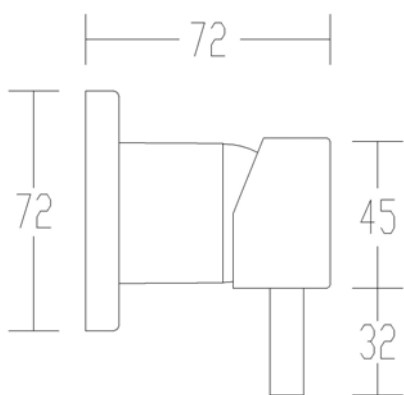

**85300 NUOVA SIDE LEVER
BASIN MIXER RECT 150mm**

**85299 NUOVA SIDE LEVER
SINK MIXER G/N 200mm**

**85301 NUOVA SIDE LEVER
SINK MIXER RECT 210mm**

85090 NUOVA BASIN MIXER

85097 NUOVA BASIN MIXER
INCLINED

85095 NUOVA TOWER MIXER
EXTENDED

85093 NUOVA TOWER MIXER

85195 NUOVA WALL TYPE BASIN SET 220mm
RECTANGULAR PLATE

NUOVA WALL MIXER

NUOVA WALL BASIN SPOUT 220mm

NUOVA WALL BASIN SPOUT 170mm

NUOVA WALL BASIN SWIVEL SPOUT 220 mm

NUOVA WALL SINK SWIVEL SPOUT 220 mm

NUOVA HOB BATH SWIVEL SPOUT 200 mm