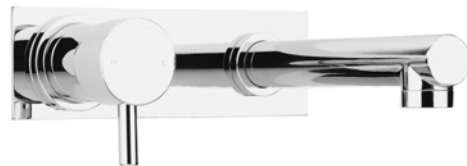

Nuova Mixers

85298 NUOVA SIDE LEVER
CAFÉ MIXER 210 mm

85297 NUOVA SIDE LEVER
BASIN MIXER G/NECK 150mm

85300 NUOVA SIDE LEVER
BASIN MIXER RECT 150mm

85299 NUOVA SIDE LEVER
SINK MIXER G/NECK 200mm

85301 NUOVA SIDE LEVER
SINK MIXER RECT 210mm

85090 NUOVA BASIN MIXER

85097 NUOVA BASIN MIXER
INCLINED

85095 NUOVA TOWER MIXER
EXTENDED

85093 NUOVA TOWER MIXER

85190 NUOVA WALL
TYPE BASIN SET 220mm

85195 NUOVA WALL
TYPE BASIN SET 220mm
RECTANGULAR PLATE

85193 NUOVA WALL
SWIVEL BASIN SET 220mm

85197 NUOVA WALL
SWIVEL BASIN SET 220mm
RECTANGULAR PLATE

85890 NUOVA WALL
BATH SET 170mm

85894 NUOVA WALL
BATH SET 170mm
RECTANGULAR PLATE

85790 NUOVA WALL
TYPE SINK SET 220mm

NUOVA HOB BATH SWIVEL SPOUT 200 mm