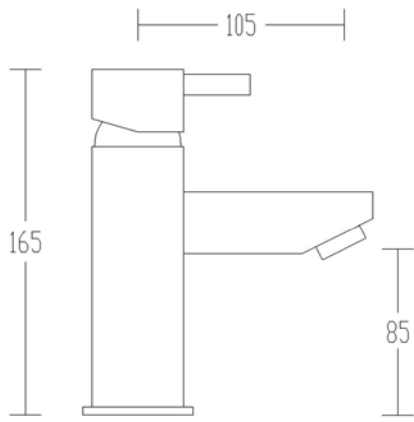

85794 NUOVA WALL
TYPE SINK SET 220mm
RECTANGULAR PLATE

85693 NUOVA SHOWER SET EURO

85490 NUOVA HOB BATH SET 200MM

**85298 NUOVA SIDE LEVER
CAFÉ MIXER 210mm**

**85297 NUOVA SIDE LEVER
BASIN MIXER G/N 150mm**

**85300 NUOVA SIDE LEVER
BASIN MIXER RECT 150mm**

**85299 NUOVA SIDE LEVER
SINK MIXER G/N 200mm**

**85301 NUOVA SIDE LEVER
SINK MIXER RECT 210mm**

85090 NUOVA BASIN MIXER

85097 NUOVA BASIN MIXER
INCLINED

85095 NUOVA TOWER MIXER
EXTENDED

85093 NUOVA TOWER MIXER

85195 NUOVA WALL TYPE BASIN SET 220mm
RECTANGULAR PLATE

NUOVA WALL MIXER

NUOVA WALL BASIN SPOUT 220mm

NUOVA WALL BASIN SPOUT 170mm

NUOVA WALL BASIN SWIVEL SPOUT 220 mm

NUOVA WALL SINK SWIVEL SPOUT 220 mm

NUOVA HOB BATH SWIVEL SPOUT 200 mm