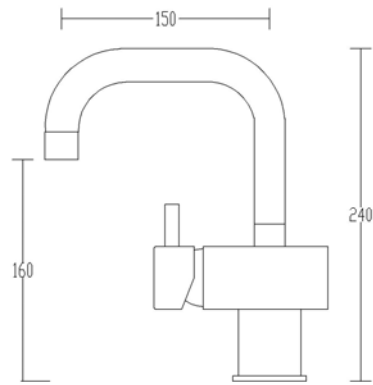

85193 NUOVA WALL
SWIVEL BASIN SET 220mm

85197 NUOVA WALL
SWIVEL BASIN SET 220mm
RECTANGULAR PLATE

85890 NUOVA WALL
BATH SET 170mm

85894 NUOVA WALL
BATH SET 170mm
RECTANGULAR PLATE

85790 NUOVA WALL
TYPE SINK SET 220mm

85794 NUOVA WALL
TYPE SINK SET 220mm
RECTANGULAR PLATE

85693 NUOVA SHOWER SET EURO

85490 NUOVA HOB BATH SET 200MM

**85298 NUOVA SIDE LEVER
CAFÉ MIXER 210mm**

**85297 NUOVA SIDE LEVER
BASIN MIXER G/N 150mm**

**85300 NUOVA SIDE LEVER
BASIN MIXER RECT 150mm**

**85299 NUOVA SIDE LEVER
SINK MIXER G/N 200mm**

**85301 NUOVA SIDE LEVER
SINK MIXER RECT 210mm**

85090 NUOVA BASIN MIXER

85097 NUOVA BASIN MIXER
INCLINED

85095 NUOVA TOWER MIXER
EXTENDED

85093 NUOVA TOWER MIXER

85195 NUOVA WALL TYPE BASIN SET 220mm
RECTANGULAR PLATE

NUOVA WALL MIXER

NUOVA WALL BASIN SPOUT 220mm

NUOVA WALL BASIN SPOUT 170mm

NUOVA WALL BASIN SWIVEL SPOUT 220 mm

NUOVA WALL SINK SWIVEL SPOUT 220 mm