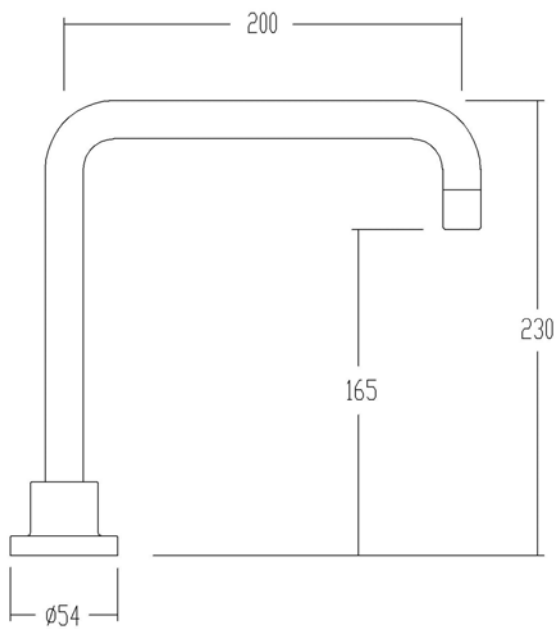

**85300 NUOVA SIDE LEVER
BASIN MIXER RECT 150mm**

**85299 NUOVA SIDE LEVER
SINK MIXER G/N 200mm**

**85301 NUOVA SIDE LEVER
SINK MIXER RECT 210mm**

85090 NUOVA BASIN MIXER

85097 NUOVA BASIN MIXER
INCLINED

85095 NUOVA TOWER MIXER
EXTENDED

85093 NUOVA TOWER MIXER

85195 NUOVA WALL TYPE BASIN SET 220mm
RECTANGULAR PLATE

NUOVA WALL MIXER

NUOVA WALL BASIN SPOUT 220mm

NUOVA WALL BASIN SPOUT 170mm

NUOVA WALL BASIN SWIVEL SPOUT 220 mm

NUOVA WALL SINK SWIVEL SPOUT 220 mm

NUOVA HOB BATH SWIVEL SPOUT 200 mm