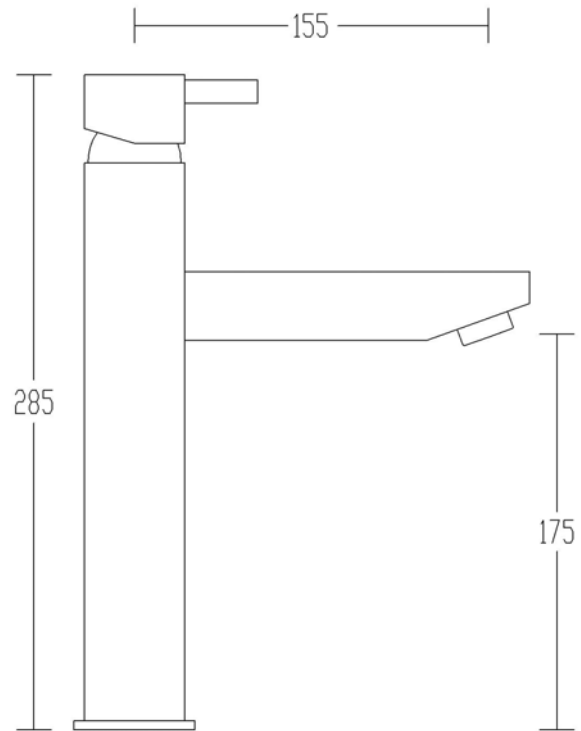

85794 NUOVA WALL
TYPE SINK SET 220mm
RECTANGULAR PLATE

85693 NUOVA SHOWER SET EURO

85490 NUOVA HOB BATH SET 200MM

**85298 NUOVA SIDE LEVER
CAFÉ MIXER 210mm**

**85297 NUOVA SIDE LEVER
BASIN MIXER G/N 150mm**

**85300 NUOVA SIDE LEVER
BASIN MIXER RECT 150mm**

**85299 NUOVA SIDE LEVER
SINK MIXER G/N 200mm**

**85301 NUOVA SIDE LEVER
SINK MIXER RECT 210mm**

85090 NUOVA BASIN MIXER

85097 NUOVA BASIN MIXER
INCLINED

85095 NUOVA TOWER MIXER
EXTENDED

85093 NUOVA TOWER MIXER

85195 NUOVA WALL TYPE BASIN SET 220mm
RECTANGULAR PLATE

NUOVA WALL MIXER

NUOVA WALL BASIN SPOUT 220mm

NUOVA WALL BASIN SPOUT 170mm

NUOVA WALL BASIN SWIVEL SPOUT 220 mm

NUOVA WALL SINK SWIVEL SPOUT 220 mm

NUOVA HOB BATH SWIVEL SPOUT 200 mm