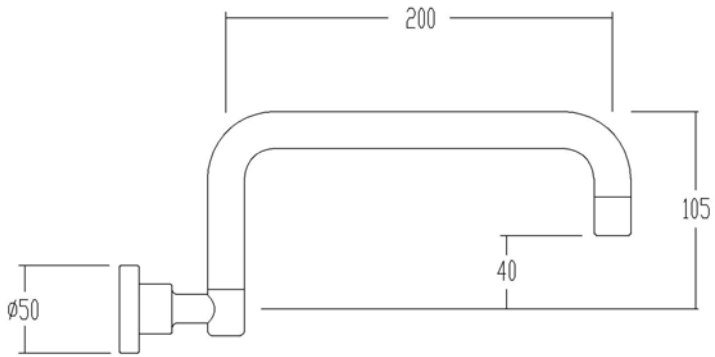

**85300 NUOVA SIDE LEVER
BASIN MIXER RECT 150mm**

**85299 NUOVA SIDE LEVER
SINK MIXER G/N 200mm**

**85301 NUOVA SIDE LEVER
SINK MIXER RECT 210mm**

85090 NUOVA BASIN MIXER

85097 NUOVA BASIN MIXER
INCLINED

85095 NUOVA TOWER MIXER
EXTENDED

85093 NUOVA TOWER MIXER

85195 NUOVA WALL TYPE BASIN SET 220mm
RECTANGULAR PLATE

NUOVA WALL MIXER

NUOVA WALL BASIN SPOUT 220mm

NUOVA WALL BASIN SPOUT 170mm

NUOVA WALL BASIN SWIVEL SPOUT 220 mm

NUOVA WALL SINK SWIVEL SPOUT 220 mm

NUOVA HOB BATH SWIVEL SPOUT 200 mm