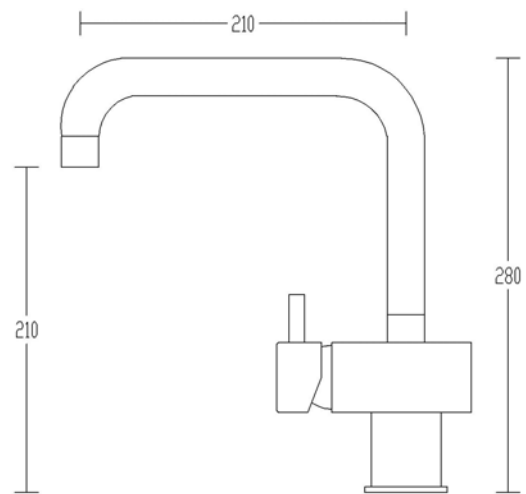

85794 NUOVA WALL
TYPE SINK SET 220mm
RECTANGULAR PLATE

85693 NUOVA SHOWER SET EURO

85490 NUOVA HOB BATH SET 200MM

**85298 NUOVA SIDE LEVER
CAFÉ MIXER 210mm**

**85297 NUOVA SIDE LEVER
BASIN MIXER G/N 150mm**

**85300 NUOVA SIDE LEVER
BASIN MIXER RECT 150mm**

**85299 NUOVA SIDE LEVER
SINK MIXER G/N 200mm**

**85301 NUOVA SIDE LEVER
SINK MIXER RECT 210mm**

85090 NUOVA BASIN MIXER

85097 NUOVA BASIN MIXER
INCLINED

85095 NUOVA TOWER MIXER
EXTENDED

85093 NUOVA TOWER MIXER

85195 NUOVA WALL TYPE BASIN SET 220mm
RECTANGULAR PLATE

NUOVA WALL MIXER

NUOVA WALL BASIN SPOUT 220mm

NUOVA WALL BASIN SPOUT 170mm

NUOVA WALL BASIN SWIVEL SPOUT 220 mm

NUOVA WALL SINK SWIVEL SPOUT 220 mm

NUOVA HOB BATH SWIVEL SPOUT 200 mm