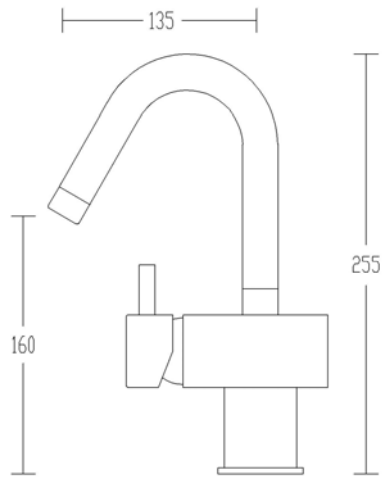

85193 NUOVA WALL
SWIVEL BASIN SET 220mm

85197 NUOVA WALL
SWIVEL BASIN SET 220mm
RECTANGULAR PLATE

85890 NUOVA WALL
BATH SET 170mm

85894 NUOVA WALL
BATH SET 170mm
RECTANGULAR PLATE

85790 NUOVA WALL
TYPE SINK SET 220mm

85794 NUOVA WALL
TYPE SINK SET 220mm
RECTANGULAR PLATE

85693 NUOVA SHOWER SET EURO

85490 NUOVA HOB BATH SET 200MM

**85298 NUOVA SIDE LEVER
CAFÉ MIXER 210mm**

**85297 NUOVA SIDE LEVER
BASIN MIXER G/N 150mm**

**85300 NUOVA SIDE LEVER
BASIN MIXER RECT 150mm**

**85299 NUOVA SIDE LEVER
SINK MIXER G/N 200mm**

**85301 NUOVA SIDE LEVER
SINK MIXER RECT 210mm**

85090 NUOVA BASIN MIXER

85097 NUOVA BASIN MIXER
INCLINED

85095 NUOVA TOWER MIXER
EXTENDED

NUOVA HOB BATH SWIVEL SPOUT 200 mm