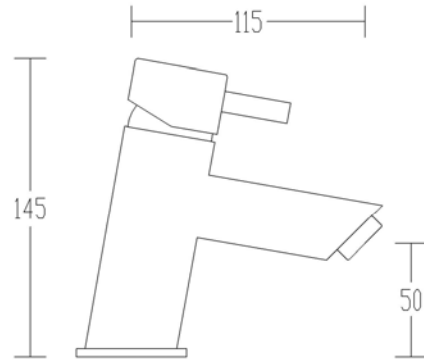

**85300 NUOVA SIDE LEVER
BASIN MIXER RECT 150mm**

**85299 NUOVA SIDE LEVER
SINK MIXER G/N 200mm**

**85301 NUOVA SIDE LEVER
SINK MIXER RECT 210mm**

85090 NUOVA BASIN MIXER

85097 NUOVA BASIN MIXER
INCLINED

85095 NUOVA TOWER MIXER
EXTENDED

85093 NUOVA TOWER MIXER

85195 NUOVA WALL TYPE BASIN SET 220mm
RECTANGULAR PLATE

NUOVA WALL MIXER

NUOVA WALL BASIN SPOUT 220mm

NUOVA WALL BASIN SPOUT 170mm

NUOVA WALL BASIN SWIVEL SPOUT 220 mm

NUOVA WALL SINK SWIVEL SPOUT 220 mm

NUOVA HOB BATH SWIVEL SPOUT 200 mm