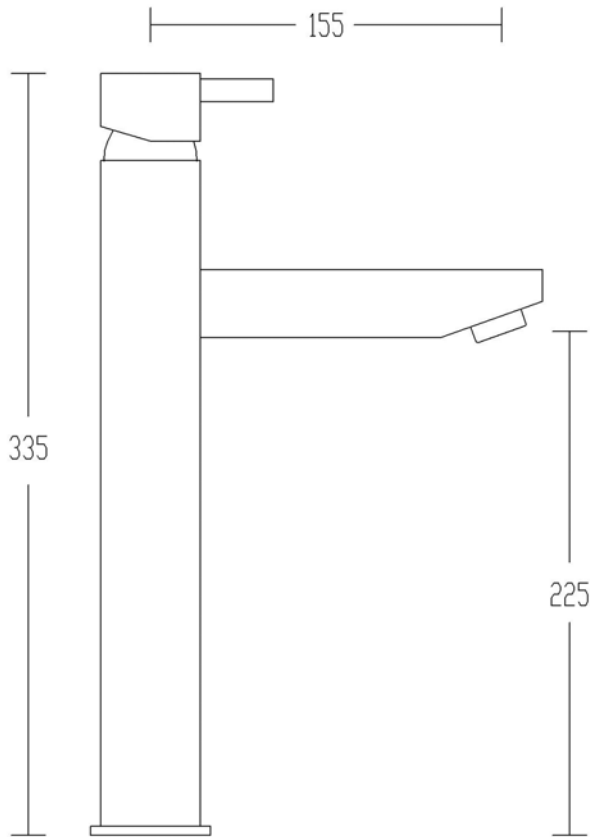

85794 NUOVA WALL
TYPE SINK SET 220mm
RECTANGULAR PLATE

85693 NUOVA SHOWER SET EURO

85490 NUOVA HOB BATH SET 200MM

**85298 NUOVA SIDE LEVER
CAFÉ MIXER 210mm**

**85297 NUOVA SIDE LEVER
BASIN MIXER G/N 150mm**

**85300 NUOVA SIDE LEVER
BASIN MIXER RECT 150mm**

**85299 NUOVA SIDE LEVER
SINK MIXER G/N 200mm**

**85301 NUOVA SIDE LEVER
SINK MIXER RECT 210mm**

85090 NUOVA BASIN MIXER

85097 NUOVA BASIN MIXER
INCLINED

85095 NUOVA TOWER MIXER
EXTENDED

85093 NUOVA TOWER MIXER

85195 NUOVA WALL TYPE BASIN SET 220mm
RECTANGULAR PLATE

NUOVA WALL MIXER

NUOVA WALL BASIN SPOUT 220mm

NUOVA WALL BASIN SPOUT 170mm

NUOVA WALL BASIN SWIVEL SPOUT 220 mm

NUOVA WALL SINK SWIVEL SPOUT 220 mm

NUOVA HOB BATH SWIVEL SPOUT 200 mm