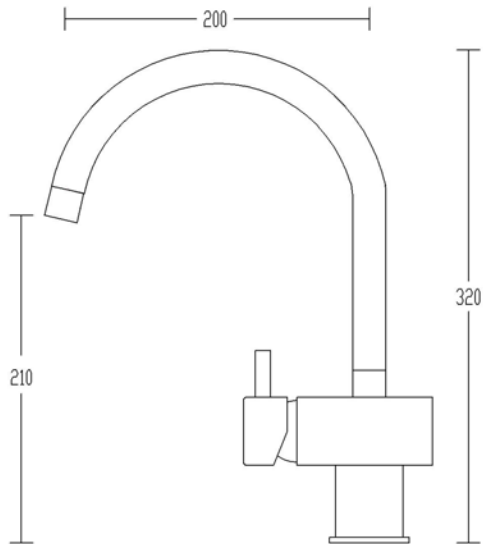

85794 NUOVA WALL
TYPE SINK SET 220mm
RECTANGULAR PLATE

85693 NUOVA SHOWER SET EURO

85490 NUOVA HOB BATH SET 200MM

**85298 NUOVA SIDE LEVER
CAFÉ MIXER 210mm**

**85297 NUOVA SIDE LEVER
BASIN MIXER G/N 150mm**

**85300 NUOVA SIDE LEVER
BASIN MIXER RECT 150mm**

**85299 NUOVA SIDE LEVER
SINK MIXER G/N 200mm**

**85301 NUOVA SIDE LEVER
SINK MIXER RECT 210mm**

85090 NUOVA BASIN MIXER

85097 NUOVA BASIN MIXER
INCLINED

85095 NUOVA TOWER MIXER
EXTENDED

85093 NUOVA TOWER MIXER

85195 NUOVA WALL TYPE BASIN SET 220mm
RECTANGULAR PLATE

NUOVA WALL MIXER

NUOVA WALL BASIN SPOUT 220mm

NUOVA WALL BASIN SPOUT 170mm

NUOVA WALL BASIN SWIVEL SPOUT 220 mm

NUOVA WALL SINK SWIVEL SPOUT 220 mm

NUOVA HOB BATH SWIVEL SPOUT 200 mm