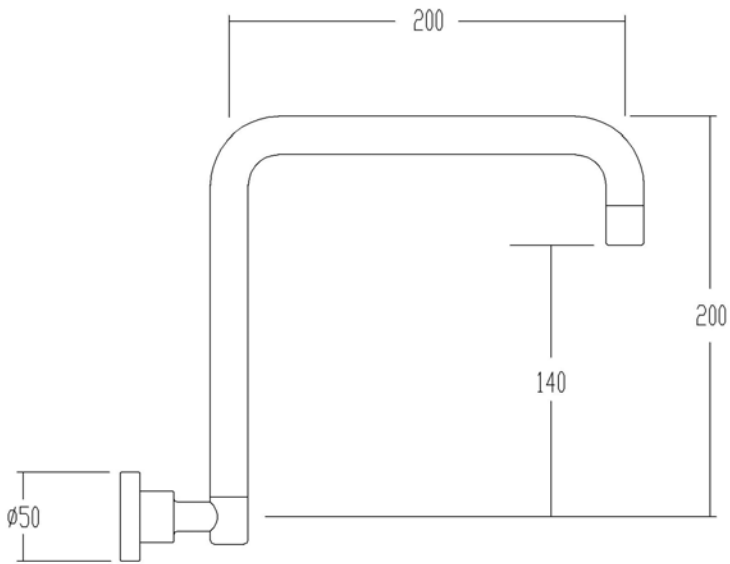

**85300 NUOVA SIDE LEVER
BASIN MIXER RECT 150mm**

**85299 NUOVA SIDE LEVER
SINK MIXER G/N 200mm**

**85301 NUOVA SIDE LEVER
SINK MIXER RECT 210mm**

85090 NUOVA BASIN MIXER

85097 NUOVA BASIN MIXER
INCLINED

85095 NUOVA TOWER MIXER
EXTENDED

85093 NUOVA TOWER MIXER

85195 NUOVA WALL TYPE BASIN SET 220mm
RECTANGULAR PLATE

NUOVA WALL MIXER

NUOVA WALL BASIN SPOUT 220mm

NUOVA WALL BASIN SPOUT 170mm

NUOVA WALL BASIN SWIVEL SPOUT 220 mm

NUOVA WALL SINK SWIVEL SPOUT 220 mm

NUOVA HOB BATH SWIVEL SPOUT 200 mm