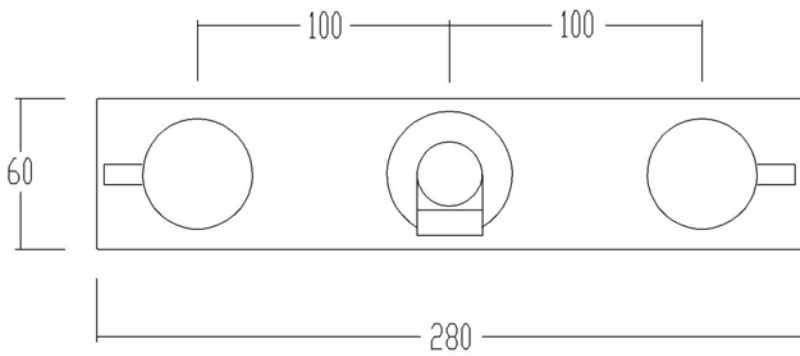

93791 VITO WALL SINK SET 250mm
RECTANGULAR PLATE

93693 VITO SHOWER SET EURO

93694 VITO SHOWER SET EURO
RECTANGULAR PLATE

93493 VITO HOB BATH SET 250mm

93494 VITO HOB BATH SET 250mm
RECTANGULAR PLATE

93090 VITO BASIN SET 140mm

93290 VITO WALL TOP ASSY
AND
93291 VITO WALL TOP ASSY
RECTANGULAR PLATE

93191 VITO WALL BASIN SET 220MM
RECTANGULAR PLATE
AND
93891 VITO BATH SET 170mm
RECTANGULAR PLATE

93291 VITO WALL TOP ASSY
RECTANGULAR PLATE

VITO WALL BASIN SPOUT 220mm

VITO WALL BASIN SPOUT 170mm

VITO WALL BASIN SWIVEL SPOUT 220 mm

VITO WALL SINK SWIVEL SPOUT 220 mm

VITO HOB BATH SWIVEL SPOUT 200 mm

VITO HOB SPA SWIVEL SPOUT
280 mm x 25mm