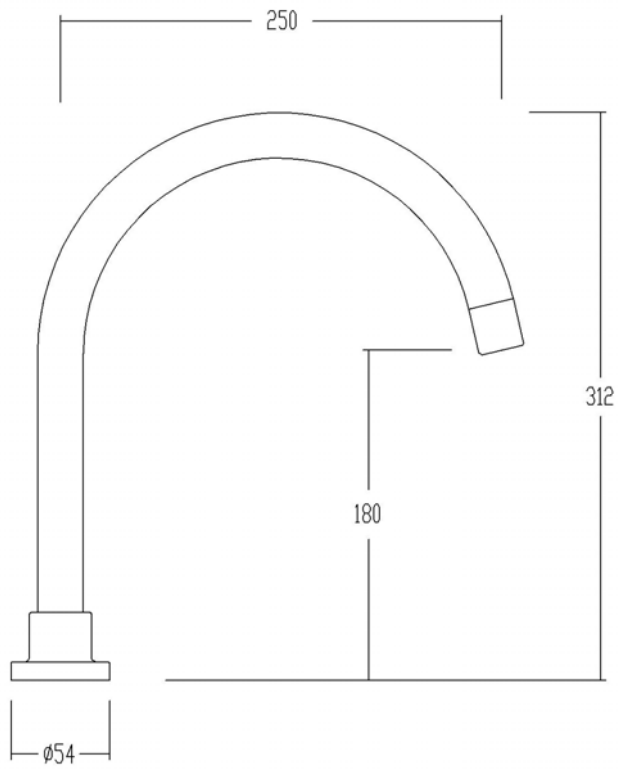

93891 VITO BATH SET 170mm
RECTANGULAR PLATE

93490 VITO HOB BATH SET 200mm

93491 VITO HOB BATH SET 200mm
RECTANGULAR PLATE

93790 VITO WALL SINK SET 250mm

93790 VITO WALL SINK SET 250mm

93791 VITO WALL SINK SET 250mm
RECTANGULAR PLATE

93791 VITO WALL SINK SET 250mm
RECTANGULAR PLATE

93693 VITO SHOWER SET EURO

93694 VITO SHOWER SET EURO
RECTANGULAR PLATE

93493 VITO HOB BATH SET 250mm

93494 VITO HOB BATH SET 250mm
RECTANGULAR PLATE

93090 VITO BASIN SET 140mm

93290 VITO WALL TOP ASSY
AND
93291 VITO WALL TOP ASSY
RECTANGULAR PLATE

93191 VITO WALL BASIN SET 220MM
RECTANGULAR PLATE
AND
93891 VITO BATH SET 170mm
RECTANGULAR PLATE

93291 VITO WALL TOP ASSY
RECTANGULAR PLATE

VITO WALL BASIN SPOUT 220mm

VITO WALL BASIN SPOUT 170mm

VITO WALL BASIN SWIVEL SPOUT 220 mm

VITO WALL SINK SWIVEL SPOUT 220 mm

VITO HOB BATH SWIVEL SPOUT 200 mm

VITO HOB SPA SWIVEL SPOUT
280 mm x 25mm