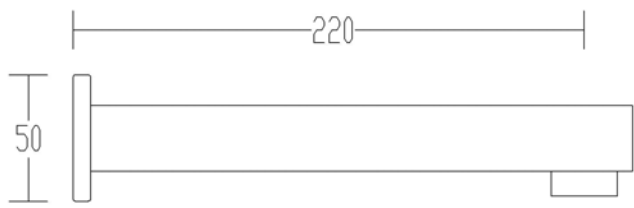

93791 VITO WALL SINK SET 250mm
RECTANGULAR PLATE

93693 VITO SHOWER SET EURO

93694 VITO SHOWER SET EURO
RECTANGULAR PLATE

93493 VITO HOB BATH SET 250mm

93494 VITO HOB BATH SET 250mm
RECTANGULAR PLATE

93090 VITO BASIN SET 140mm

93290 VITO WALL TOP ASSY
AND
93291 VITO WALL TOP ASSY
RECTANGULAR PLATE

93191 VITO WALL BASIN SET 220MM
RECTANGULAR PLATE
AND
93891 VITO BATH SET 170mm
RECTANGULAR PLATE

93291 VITO WALL TOP ASSY
RECTANGULAR PLATE