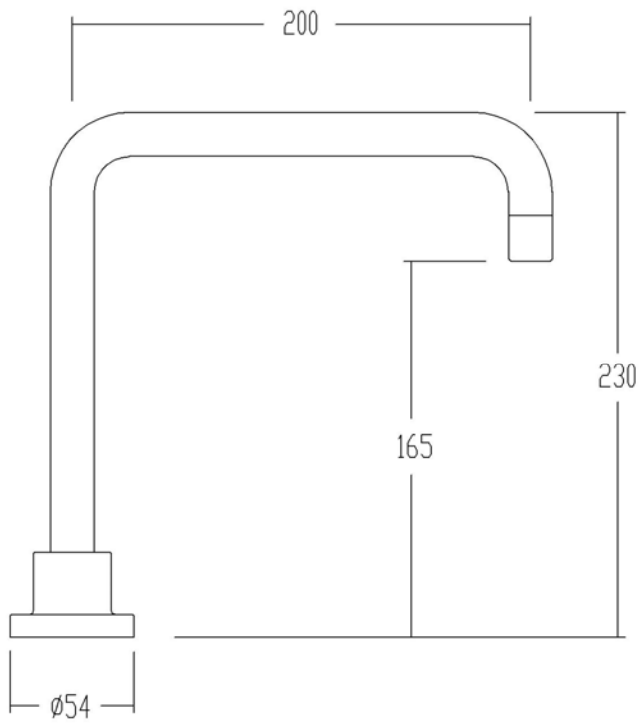

93791 VITO WALL SINK SET 250mm
RECTANGULAR PLATE

93693 VITO SHOWER SET EURO

93694 VITO SHOWER SET EURO
RECTANGULAR PLATE

93493 VITO HOB BATH SET 250mm

93494 VITO HOB BATH SET 250mm
RECTANGULAR PLATE

93090 VITO BASIN SET 140mm

93290 VITO WALL TOP ASSY
AND
93291 VITO WALL TOP ASSY
RECTANGULAR PLATE

93191 VITO WALL BASIN SET 220MM
RECTANGULAR PLATE
AND
93891 VITO BATH SET 170mm
RECTANGULAR PLATE

93291 VITO WALL TOP ASSY
RECTANGULAR PLATE

VITO WALL BASIN SPOUT 220mm

VITO WALL BASIN SPOUT 170mm

VITO WALL BASIN SWIVEL SPOUT 220 mm

VITO WALL SINK SWIVEL SPOUT 220 mm

VITO HOB BATH SWIVEL SPOUT 200 mm

VITO HOB SPA SWIVEL SPOUT
280 mm x 25mm