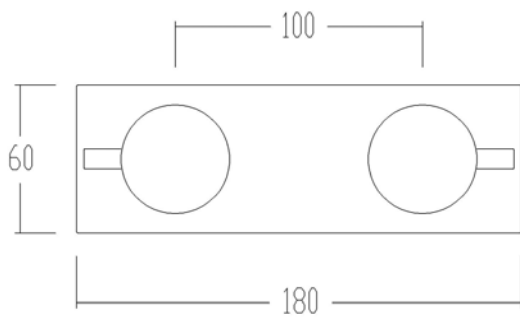

93891 VITO BATH SET 170mm
RECTANGULAR PLATE

93490 VITO HOB BATH SET 200mm

93491 VITO HOB BATH SET 200mm
RECTANGULAR PLATE

93790 VITO WALL SINK SET 250mm

93790 VITO WALL SINK SET 250mm

93791 VITO WALL SINK SET 250mm
RECTANGULAR PLATE

93791 VITO WALL SINK SET 250mm
RECTANGULAR PLATE

93693 VITO SHOWER SET EURO

93694 VITO SHOWER SET EURO
RECTANGULAR PLATE

93493 VITO HOB BATH SET 250mm

93494 VITO HOB BATH SET 250mm
RECTANGULAR PLATE

93090 VITO BASIN SET 140mm

93290 VITO WALL TOP ASSY
AND
93291 VITO WALL TOP ASSY
RECTANGULAR PLATE

93191 VITO WALL BASIN SET 220MM
RECTANGULAR PLATE
AND
93891 VITO BATH SET 170mm
RECTANGULAR PLATE

93291 VITO WALL TOP ASSY
RECTANGULAR PLATE

VITO WALL BASIN SPOUT 220mm

VITO WALL BASIN SPOUT 170mm

VITO WALL BASIN SWIVEL SPOUT 220 mm

VITO WALL SINK SWIVEL SPOUT 220 mm

VITO HOB BATH SWIVEL SPOUT 200 mm

VITO HOB SPA SWIVEL SPOUT
280 mm x 25mm