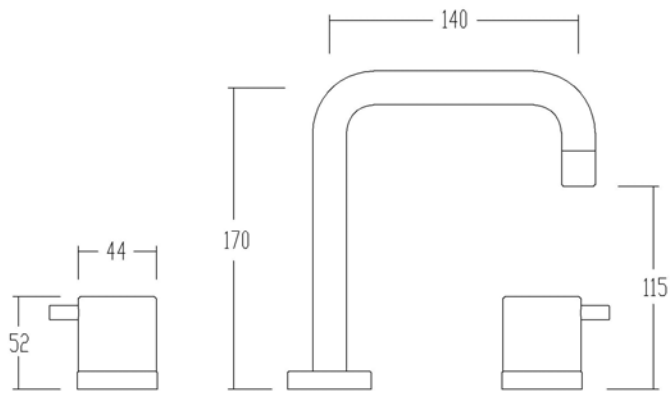

93891 VITO BATH SET 170mm
RECTANGULAR PLATE

93490 VITO HOB BATH SET 200mm

93491 VITO HOB BATH SET 200mm
RECTANGULAR PLATE

93790 VITO WALL SINK SET 250mm

93790 VITO WALL SINK SET 250mm

93791 VITO WALL SINK SET 250mm
RECTANGULAR PLATE

93791 VITO WALL SINK SET 250mm
RECTANGULAR PLATE

93693 VITO SHOWER SET EURO

93694 VITO SHOWER SET EURO
RECTANGULAR PLATE

93493 VITO HOB BATH SET 250mm

93494 VITO HOB BATH SET 250mm
RECTANGULAR PLATE

93090 VITO BASIN SET 140mm

93290 VITO WALL TOP ASSY
AND
93291 VITO WALL TOP ASSY
RECTANGULAR PLATE

93191 VITO WALL BASIN SET 220MM
RECTANGULAR PLATE
AND
93891 VITO BATH SET 170mm
RECTANGULAR PLATE

93291 VITO WALL TOP ASSY
RECTANGULAR PLATE

VITO WALL BASIN SPOUT 220mm

VITO WALL BASIN SPOUT 170mm

VITO WALL BASIN SWIVEL SPOUT 220 mm

VITO WALL SINK SWIVEL SPOUT 220 mm

VITO HOB BATH SWIVEL SPOUT 200 mm

VITO HOB SPA SWIVEL SPOUT
280 mm x 25mm