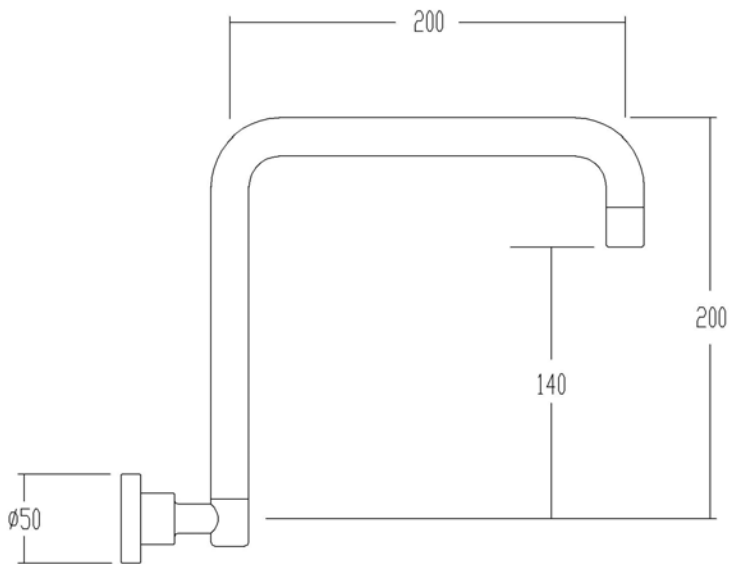

93791 VITO WALL SINK SET 250mm
RECTANGULAR PLATE

93693 VITO SHOWER SET EURO

93694 VITO SHOWER SET EURO
RECTANGULAR PLATE

93493 VITO HOB BATH SET 250mm

93494 VITO HOB BATH SET 250mm
RECTANGULAR PLATE

93090 VITO BASIN SET 140mm

93290 VITO WALL TOP ASSY
AND
93291 VITO WALL TOP ASSY
RECTANGULAR PLATE

93191 VITO WALL BASIN SET 220MM
RECTANGULAR PLATE
AND
93891 VITO BATH SET 170mm
RECTANGULAR PLATE

93291 VITO WALL TOP ASSY
RECTANGULAR PLATE

VITO WALL BASIN SPOUT 220mm

VITO WALL BASIN SPOUT 170mm

VITO WALL BASIN SWIVEL SPOUT 220 mm

VITO WALL SINK SWIVEL SPOUT 220 mm

VITO HOB BATH SWIVEL SPOUT 200 mm

VITO HOB SPA SWIVEL SPOUT
280 mm x 25mm