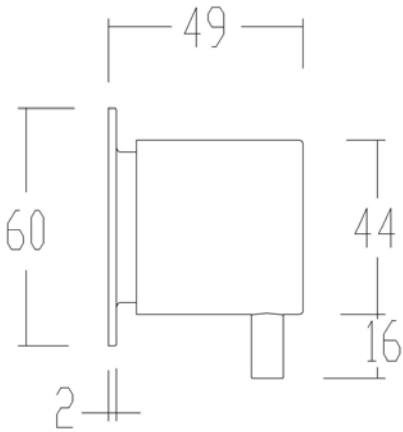

93891 VITO BATH SET 170mm
RECTANGULAR PLATE

93490 VITO HOB BATH SET 200mm

93491 VITO HOB BATH SET 200mm
RECTANGULAR PLATE

93790 VITO WALL SINK SET 250mm

93790 VITO WALL SINK SET 250mm

93791 VITO WALL SINK SET 250mm
RECTANGULAR PLATE

93791 VITO WALL SINK SET 250mm
RECTANGULAR PLATE

93693 VITO SHOWER SET EURO

93694 VITO SHOWER SET EURO
RECTANGULAR PLATE

93493 VITO HOB BATH SET 250mm

93494 VITO HOB BATH SET 250mm
RECTANGULAR PLATE

93090 VITO BASIN SET 140mm

93290 VITO WALL TOP ASSY
AND
93291 VITO WALL TOP ASSY
RECTANGULAR PLATE

93191 VITO WALL BASIN SET 220MM
RECTANGULAR PLATE
AND
93891 VITO BATH SET 170mm
RECTANGULAR PLATE

93291 VITO WALL TOP ASSY
RECTANGULAR PLATE

VITO WALL BASIN SPOUT 220mm

VITO WALL BASIN SPOUT 170mm

VITO WALL BASIN SWIVEL SPOUT 220 mm

VITO WALL SINK SWIVEL SPOUT 220 mm

VITO HOB BATH SWIVEL SPOUT 200 mm

VITO HOB SPA SWIVEL SPOUT
280 mm x 25mm