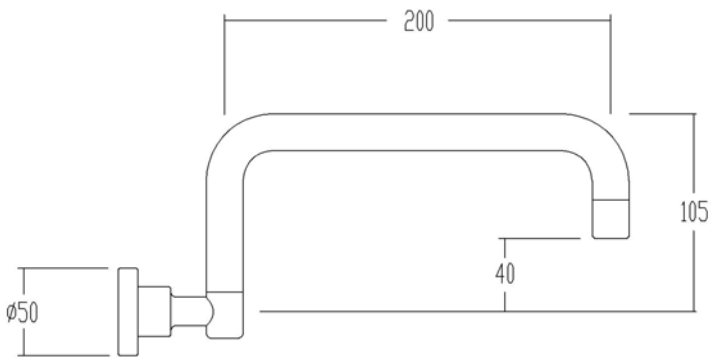

93791 VITO WALL SINK SET 250mm
RECTANGULAR PLATE

93693 VITO SHOWER SET EURO

93694 VITO SHOWER SET EURO
RECTANGULAR PLATE

93493 VITO HOB BATH SET 250mm

93494 VITO HOB BATH SET 250mm
RECTANGULAR PLATE

93090 VITO BASIN SET 140mm

93290 VITO WALL TOP ASSY
AND
93291 VITO WALL TOP ASSY
RECTANGULAR PLATE

93191 VITO WALL BASIN SET 220MM
RECTANGULAR PLATE
AND
93891 VITO BATH SET 170mm
RECTANGULAR PLATE

93291 VITO WALL TOP ASSY
RECTANGULAR PLATE

VITO WALL BASIN SPOUT 220mm

VITO WALL BASIN SPOUT 170mm

VITO WALL BASIN SWIVEL SPOUT 220 mm

VITO WALL SINK SWIVEL SPOUT 220 mm

VITO HOB BATH SWIVEL SPOUT 200 mm

VITO HOB SPA SWIVEL SPOUT
280 mm x 25mm